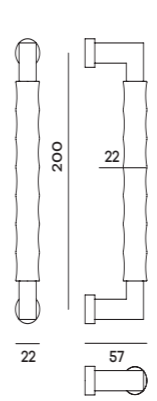

M18SL-S01
L = 280 mm
Int. = 240 mm

**L = 340 mm
Int. = 300 mm**

*** M44 - BIBLO**

Maniglione singolo fix legno
Single pullhandle with fixing for wooden doors

M44SL
L = 230 mm
Int. = 210 mm

*** M48 - BILBAO**

Maniglione singolo fix legno
Single pullhandle with fixing for wooden doors

M48SL
L = 340 mm
Int. = 250 mm

**L = 440 mm
Int. = 350 mm**

*** M48 - BILBAO CERAMIC**

Maniglione singolo fix legno
Single pullhandle with fixing for wooden doors

M48SL-C02
L = 340 mm
Int. = 250 mm

**L = 440 mm
Int. = 350 mm**

*** M11 - SQUARE**

Maniglione singolo fix legno
Single pullhandle with fixing for wooden doors

M11SLR006
L = 288 mm
Int. = 250 mm

**L = 348 mm
Int. = 310 mm**

M21 - SNAKE

Maniglione singolo fix legno
Single pullhandle with fixing for wooden doors

M21SLR006
L = 215 mm
Int. = 200 mm

**L = 315 mm
Int. = 300 mm**

*** M12 - TAMIGI**

Maniglione singolo fix legno
Single pullhandle with fixing for wooden doors