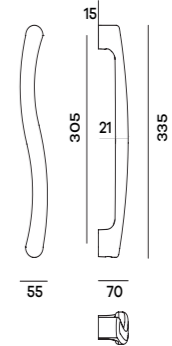

Maniglione singolo fix legno
Single pullhandle with fixing for wooden doors

M48SL
L = 340 mm
Int. = 250 mm

**L = 440 mm
Int. = 350 mm**

*** M48 - BILBAO CERAMIC**

Maniglione singolo fix legno
Single pullhandle with fixing for wooden doors

M62SL
L = 290 mm
Int. = 250 mm

* M62 - EXA
TAILORMADE

Maniglione singolo
fix legno
Single pullhandle
with fixing for
wooden doors

M62SL
L = 290 mm
Int. = 250 mm

* M17 - GALAXY

Maniglione singolo
fix legno
Single pullhandle
with fixing for
wooden doors

M17SL
L = 260 mm
Int. = 240 mm

M14 - VIRGOLA

Maniglione singolo
fix legno
Single pullhandle
with fixing for
wooden doors

M14SL
L = 270 mm
Int. = 240 mm

M16 - MICRON

Maniglione singolo
fix legno
Single pullhandle
with fixing for
wooden doors

M16SL
L = 335 mm
Int. = 305 mm

* M62 - EXA
DIAMOND

Maniglione singolo
fix legno
Single pullhandle
with fixing for
wooden doors

M62SL
L = 290 mm
Int. = 250 mm

M20 - HELIOS

Maniglione singolo
fix legno
Single pullhandle
with fixing for
wooden doors