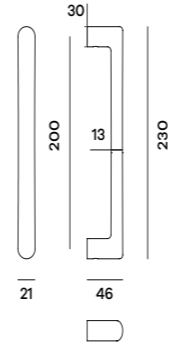

M63SK - A01
L = 500 mm
Int. = 350 mm

M63SK600 - A01
L = 800 mm
Int. = 600 mm

M23 - SCORRE

Maniglione singolo fix vetro
Single pullhandle with fixing for glass doors

M23SV
L = 280 mm
Int. = 240 mm

**L = 340 mm
Int. = 300 mm**

M06SL
L = 228 mm
Int. = 200 mm

* M01 - SABBIA

Maniglione singolo
fix legno
Single pullhandle
with fixing for
wooden doors

M01SLR002
L = 230 mm
Int. = 180 mm

L = 275 mm
Int. = 225 mm

M07 - PICCOLO

Maniglione singolo
fix legno
Single pullhandle
with fixing for
wooden doors

M03SLR007
L = 220 mm
Int. = 200 mm

M13 - BOSTON

Maniglione singolo
fix legno
Single pullhandle
with fixing for
wooden doors

M13SLR009
L = 285 mm
Int. = 250 mm

* M05 - JOKER

Maniglione singolo
fix legno
Single pullhandle
with fixing for
wooden doors

M05SL
L = 230 mm
Int. = 200 mm

* M15 - TOP

Maniglione singolo
fix legno
Single pullhandle
with fixing for
wooden doors

M15SL
L = 242 mm
Int. = 220 mm

* M04 - MAORI

Maniglione singolo
fix legno
Single pullhandle
with fixing for
wooden doors