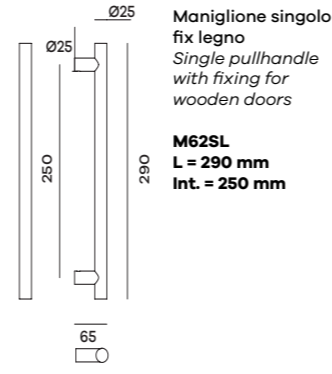

M21 - SNAKE

Maniglione singolo fix legno
Single pullhandle with fixing for wooden doors

M21SLR006
L = 215 mm
Int. = 200 mm

**L = 315 mm
Int. = 300 mm**

*** M12 - TAMIGI**

Maniglione singolo fix legno
Single pullhandle with fixing for wooden doors

M12SL400
L = 450 mm
Int. = 400 mm

* M08 - LINEAR

Maniglione singolo
fix legno
Single pullhandle
with fixing for
wooden doors

M08L
L = 270 mm
Int. = 225 mm

* M62 - EXA

Maniglione singolo
fix legno
Single pullhandle
with fixing for
wooden doors

M62SL
L = 290 mm
Int. = 250 mm

* M62 - EXA
TAILORMADE

Maniglione singolo
fix legno
Single pullhandle
with fixing for
wooden doors

M62SL
L = 290 mm
Int. = 250 mm

* M17 - GALAXY

Maniglione singolo
fix legno
Single pullhandle
with fixing for
wooden doors

M17SL
L = 260 mm
Int. = 240 mm

M14 - VIRGOLA

Maniglione singolo
fix legno
Single pullhandle
with fixing for
wooden doors

M14SL
L = 270 mm
Int. = 240 mm

M16 - MICRON

Maniglione singolo
fix legno
Single pullhandle
with fixing for
wooden doors