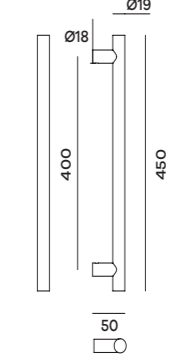

Maniglione singolo fix legno
Single pullhandle with fixing for wooden doors

M48SL
L = 340 mm
Int. = 250 mm

**L = 440 mm
Int. = 350 mm**

*** M48 - BILBAO CERAMIC**

Maniglione singolo fix legno
Single pullhandle with fixing for wooden doors

M48SL-C02
L = 340 mm
Int. = 250 mm

**L = 440 mm
Int. = 350 mm**

*** M11 - SQUARE**

Maniglione singolo fix legno
Single pullhandle with fixing for wooden doors

M11SLR006
L = 288 mm
Int. = 250 mm

**L = 348 mm
Int. = 310 mm**

M21 - SNAKE

Maniglione singolo fix legno
Single pullhandle with fixing for wooden doors

M21SLR006
L = 215 mm
Int. = 200 mm

**L = 315 mm
Int. = 300 mm**

*** M12 - TAMIGI**

Maniglione singolo fix legno
Single pullhandle with fixing for wooden doors

M12SL400
L = 450 mm
Int. = 400 mm

* M08 - LINEAR

Maniglione singolo
fix legno
Single pullhandle
with fixing for
wooden doors

M08L
L = 270 mm
Int. = 225 mm

* M62 - EXA

Maniglione singolo
fix legno
Single pullhandle
with fixing for
wooden doors