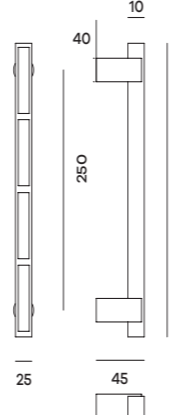

*** M18 - CODA**

Maniglione singolo fix legno
Single pullhandle with fixing for wooden doors

M18SL
L = 280 mm
Int. = 240 mm

**L = 340 mm
Int. = 300 mm**

*** M18 - CODA CRYSTALS**

Maniglione singolo fix legno
Single pullhandle with fixing for wooden doors

M18SL-S01
L = 280 mm
Int. = 240 mm

**L = 340 mm
Int. = 300 mm**

*** M44 - BIBLO**

Maniglione singolo fix legno
Single pullhandle with fixing for wooden doors

M44SL
L = 230 mm
Int. = 210 mm

*** M48 - BILBAO**

Maniglione singolo fix legno
Single pullhandle with fixing for wooden doors

M48SL
L = 340 mm
Int. = 250 mm

**L = 440 mm
Int. = 350 mm**

*** M48 - BILBAO CERAMIC**

Maniglione singolo fix legno
Single pullhandle with fixing for wooden doors

M48SL-C02
L = 340 mm
Int. = 250 mm

**L = 440 mm
Int. = 350 mm**

*** M11 - SQUARE**

Maniglione singolo fix legno
Single pullhandle with fixing for wooden doors

M11SLR006
L = 288 mm
Int. = 250 mm

**L = 348 mm
Int. = 310 mm**