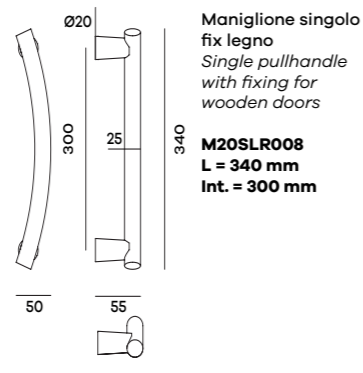

M17SL
L = 260 mm
Int. = 240 mm

M14 - VIRGOLA

Maniglione singolo
fix legno
Single pullhandle
with fixing for
wooden doors

M14SL
L = 270 mm
Int. = 240 mm

M16 - MICRON

Maniglione singolo
fix legno
Single pullhandle
with fixing for
wooden doors

M16SL
L = 335 mm
Int. = 305 mm

* M62 - EXA
DIAMOND

Maniglione singolo
fix legno
Single pullhandle
with fixing for
wooden doors

M62SL
L = 290 mm
Int. = 250 mm

M20 - HELIOS

Maniglione singolo
fix legno
Single pullhandle
with fixing for
wooden doors

M20SLR008
L = 340 mm
Int. = 300 mm

M02 - VERONA

Maniglione singolo
fix legno
Single pullhandle
with fixing for
wooden doors

M02SL
L = 230 mm
Int. = 185 mm

L = 440 mm
Int. = 400 mm

M06 - ARCO
TWO COLOURS

Maniglione singolo
fix legno
Single pullhandle
with fixing for
wooden doors

M06SL
L = 228 mm
Int. = 200 mm

* M01 - SABBIA

Maniglione singolo
fix legno
Single pullhandle
with fixing for
wooden doors

M01SLR002
L = 230 mm
Int. = 180 mm

L = 275 mm
Int. = 225 mm

M07 - PICCOLO

Maniglione singolo
fix legno
Single pullhandle
with fixing for
wooden doors