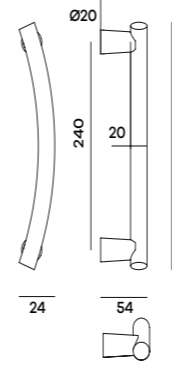

M48SL-C02
L = 340 mm
Int. = 250 mm

**L = 440 mm
Int. = 350 mm**

*** M11 - SQUARE**

Maniglione singolo fix legno
Single pullhandle with fixing for wooden doors

M11SLR006
L = 288 mm
Int. = 250 mm

**L = 348 mm
Int. = 310 mm**

M12SL400
L = 450 mm
Int. = 400 mm

* M08 - LINEAR

Maniglione singolo
fix legno
Single pullhandle
with fixing for
wooden doors

M08L
L = 270 mm
Int. = 225 mm

* M62 - EXA

Maniglione singolo
fix legno
Single pullhandle
with fixing for
wooden doors

M62SL
L = 290 mm
Int. = 250 mm

* M62 - EXA
TAILORMADE

Maniglione singolo
fix legno
Single pullhandle
with fixing for
wooden doors

M62SL
L = 290 mm
Int. = 250 mm

* M17 - GALAXY

Maniglione singolo
fix legno
Single pullhandle
with fixing for
wooden doors

M17SL
L = 260 mm
Int. = 240 mm

M14 - VIRGOLA

Maniglione singolo
fix legno
Single pullhandle
with fixing for
wooden doors

M14SL
L = 270 mm
Int. = 240 mm

M16 - MICRON

Maniglione singolo
fix legno
Single pullhandle
with fixing for
wooden doors