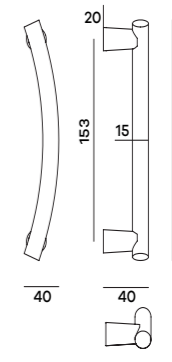

M16SL
L = 335 mm
Int. = 305 mm

* M62 - EXA
DIAMOND

Maniglione singolo
fix legno
Single pullhandle
with fixing for
wooden doors

M62SL
L = 290 mm
Int. = 250 mm

M20 - HELIOS

Maniglione singolo
fix legno
Single pullhandle
with fixing for
wooden doors

M20SLR008
L = 340 mm
Int. = 300 mm

M02 - VERONA

Maniglione singolo
fix legno
Single pullhandle
with fixing for
wooden doors

M02SL
L = 230 mm
Int. = 185 mm

L = 440 mm
Int. = 400 mm

M06 - ARCO
TWO COLOURS

Maniglione singolo
fix legno
Single pullhandle
with fixing for
wooden doors

M06SL
L = 228 mm
Int. = 200 mm

* M01 - SABBIA

Maniglione singolo
fix legno
Single pullhandle
with fixing for
wooden doors

M01SLR002
L = 230 mm
Int. = 180 mm

L = 275 mm
Int. = 225 mm

M07 - PICCOLO

Maniglione singolo
fix legno
Single pullhandle
with fixing for
wooden doors

M07SL
L = 180 mm
Int. = 153 mm

M19 - FLY

Maniglione singolo
fix legno
Single pullhandle
with fixing for
wooden doors

M19SLR009
L = 375 mm
Int. = 300 mm

M03 - LUNA

Maniglione singolo
fix legno
Single pullhandle
with fixing for
wooden doors