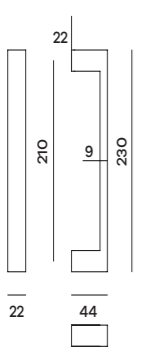

Maniglione singolo
Single pullhandle

M70SK
L = 330 mm
Int. = 300 mm

**L = 300 mm
Int. = 500 mm**

M54 - QUATTORDICI

Maniglione singolo fix legno
Single pullhandle with fixing for wooden doors

M54SL
L = 317 mm
Int. = 265 mm

*** M18 - CODA**

Maniglione singolo fix legno
Single pullhandle with fixing for wooden doors

M18SL
L = 280 mm
Int. = 240 mm

**L = 340 mm
Int. = 300 mm**

*** M18 - CODA CRYSTALS**

Maniglione singolo fix legno
Single pullhandle with fixing for wooden doors

M18SL-S01
L = 280 mm
Int. = 240 mm

**L = 340 mm
Int. = 300 mm**

*** M44 - BIBLO**

Maniglione singolo fix legno
Single pullhandle with fixing for wooden doors

M44SL
L = 230 mm
Int. = 210 mm

*** M48 - BILBAO**

Maniglione singolo fix legno
Single pullhandle with fixing for wooden doors

M48SL
L = 340 mm
Int. = 250 mm

**L = 440 mm
Int. = 350 mm**

*** M48 - BILBAO CERAMIC**

Maniglione singolo fix legno
Single pullhandle with fixing for wooden doors