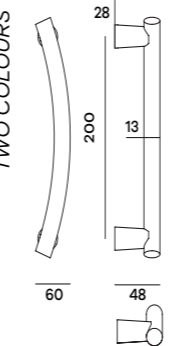

M17SL
L = 260 mm
Int. = 240 mm

M14 - VIRGOLA

Maniglione singolo
fix legno
Single pullhandle
with fixing for
wooden doors

M14SL
L = 270 mm
Int. = 240 mm

M16 - MICRON

Maniglione singolo
fix legno
Single pullhandle
with fixing for
wooden doors

M16SL
L = 335 mm
Int. = 305 mm

* M62 - EXA
DIAMOND

Maniglione singolo
fix legno
Single pullhandle
with fixing for
wooden doors

M62SL
L = 290 mm
Int. = 250 mm

M20 - HELIOS

Maniglione singolo
fix legno
Single pullhandle
with fixing for
wooden doors

M20SLR008
L = 340 mm
Int. = 300 mm

M02 - VERONA

Maniglione singolo
fix legno
Single pullhandle
with fixing for
wooden doors

M02SL
L = 230 mm
Int. = 185 mm

L = 440 mm
Int. = 400 mm

M06 - ARCO
TWO COLOURS

Maniglione singolo
fix legno
Single pullhandle
with fixing for
wooden doors

M06SL
L = 228 mm
Int. = 200 mm

* M01 - SABBIA

Maniglione singolo
fix legno
Single pullhandle
with fixing for
wooden doors

M01SLR002
L = 230 mm
Int. = 180 mm

L = 275 mm
Int. = 225 mm

M07 - PICCOLO

Maniglione singolo
fix legno
Single pullhandle
with fixing for
wooden doors