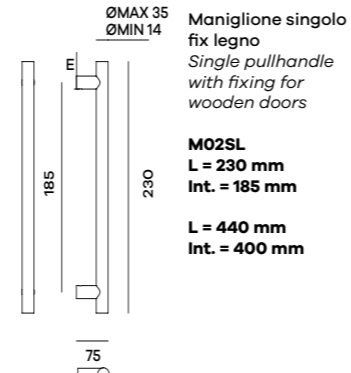

M17SL
L = 260 mm
Int. = 240 mm

M14 - VIRGOLA

Maniglione singolo
fix legno
Single pullhandle
with fixing for
wooden doors

M14SL
L = 270 mm
Int. = 240 mm

M16 - MICRON

Maniglione singolo
fix legno
Single pullhandle
with fixing for
wooden doors

M16SL
L = 335 mm
Int. = 305 mm

* M62 - EXA
DIAMOND

Maniglione singolo
fix legno
Single pullhandle
with fixing for
wooden doors

M62SL
L = 290 mm
Int. = 250 mm

M20 - HELIOS

Maniglione singolo
fix legno
Single pullhandle
with fixing for
wooden doors

M20SLR008
L = 340 mm
Int. = 300 mm

M02 - VERONA

Maniglione singolo
fix legno
Single pullhandle
with fixing for
wooden doors

M02SL
L = 230 mm
Int. = 185 mm

L = 440 mm
Int. = 400 mm

M06 - ARCO
TWO COLOURS

Maniglione singolo
fix legno
Single pullhandle
with fixing for
wooden doors

M06SL
L = 228 mm
Int. = 200 mm

* M01 - SABBIA

Maniglione singolo
fix legno
Single pullhandle
with fixing for
wooden doors

M01SLR002
L = 230 mm
Int. = 180 mm

L = 275 mm
Int. = 225 mm

M07 - PICCOLO

Maniglione singolo
fix legno
Single pullhandle
with fixing for
wooden doors