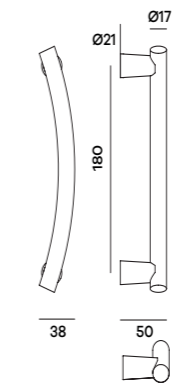

M17SL
L = 260 mm
Int. = 240 mm

M14 - VIRGOLA

Maniglione singolo
fix legno
Single pullhandle
with fixing for
wooden doors

M14SL
L = 270 mm
Int. = 240 mm

M16 - MICRON

Maniglione singolo
fix legno
Single pullhandle
with fixing for
wooden doors

M16SL
L = 335 mm
Int. = 305 mm

* M62 - EXA
DIAMOND

Maniglione singolo
fix legno
Single pullhandle
with fixing for
wooden doors

M62SL
L = 290 mm
Int. = 250 mm

M20 - HELIOS

Maniglione singolo
fix legno
Single pullhandle
with fixing for
wooden doors

M20SLR008
L = 340 mm
Int. = 300 mm

M02 - VERONA

Maniglione singolo
fix legno
Single pullhandle
with fixing for
wooden doors

M02SL
L = 230 mm
Int. = 185 mm

L = 440 mm
Int. = 400 mm

M06 - ARCO
TWO COLOURS

Maniglione singolo
fix legno
Single pullhandle
with fixing for
wooden doors

M06SL
L = 228 mm
Int. = 200 mm

* M01 - SABBIA

Maniglione singolo
fix legno
Single pullhandle
with fixing for
wooden doors

M01SLR002
L = 230 mm
Int. = 180 mm

L = 275 mm
Int. = 225 mm

M07 - PICCOLO

Maniglione singolo
fix legno
Single pullhandle
with fixing for
wooden doors