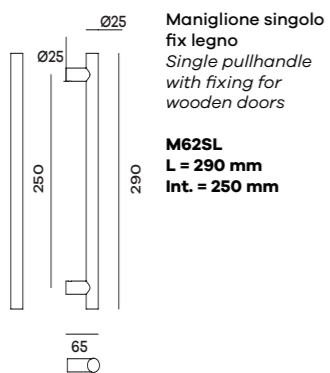

M12SL400
L = 450 mm
Int. = 400 mm

* M08 - LINEAR

Maniglione singolo
fix legno
Single pullhandle
with fixing for
wooden doors

M08L
L = 270 mm
Int. = 225 mm

* M62 - EXA

Maniglione singolo
fix legno
Single pullhandle
with fixing for
wooden doors

M62SL
L = 290 mm
Int. = 250 mm

* M62 - EXA
TAILORMADE

Maniglione singolo
fix legno
Single pullhandle
with fixing for
wooden doors

M62SL
L = 290 mm
Int. = 250 mm

* M17 - GALAXY

Maniglione singolo
fix legno
Single pullhandle
with fixing for
wooden doors

M17SL
L = 260 mm
Int. = 240 mm

M14 - VIRGOLA

Maniglione singolo
fix legno
Single pullhandle
with fixing for
wooden doors

M14SL
L = 270 mm
Int. = 240 mm

M16 - MICRON

Maniglione singolo
fix legno
Single pullhandle
with fixing for
wooden doors

M16SL
L = 335 mm
Int. = 305 mm

* M62 - EXA
DIAMOND

Maniglione singolo
fix legno
Single pullhandle
with fixing for
wooden doors

M62SL
L = 290 mm
Int. = 250 mm

M20 - HELIOS

Maniglione singolo
fix legno
Single pullhandle
with fixing for
wooden doors