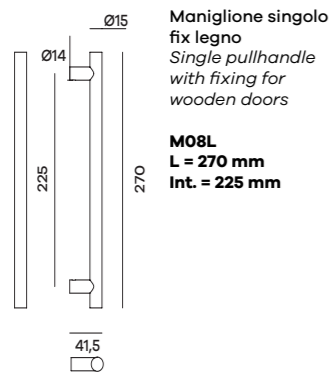

Maniglione singolo fix legno
Single pullhandle with fixing for wooden doors

M48SL
L = 340 mm
Int. = 250 mm

**L = 440 mm
Int. = 350 mm**

*** M48 - BILBAO CERAMIC**

Maniglione singolo fix legno
Single pullhandle with fixing for wooden doors

M48SL-C02
L = 340 mm
Int. = 250 mm

**L = 440 mm
Int. = 350 mm**

*** M11 - SQUARE**

Maniglione singolo fix legno
Single pullhandle with fixing for wooden doors

M11SLR006
L = 288 mm
Int. = 250 mm

**L = 348 mm
Int. = 310 mm**

M21 - SNAKE

Maniglione singolo fix legno
Single pullhandle with fixing for wooden doors

M21SLR006
L = 215 mm
Int. = 200 mm

**L = 315 mm
Int. = 300 mm**

*** M12 - TAMIGI**

Maniglione singolo fix legno
Single pullhandle with fixing for wooden doors

M12SL400
L = 450 mm
Int. = 400 mm

* M08 - LINEAR

Maniglione singolo
fix legno
Single pullhandle
with fixing for
wooden doors

M08L
L = 270 mm
Int. = 225 mm

* M62 - EXA

Maniglione singolo
fix legno
Single pullhandle
with fixing for
wooden doors