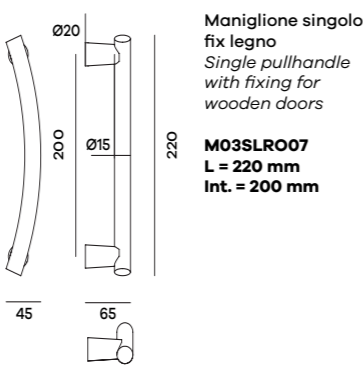

M06SL
L = 228 mm
Int. = 200 mm

* M01 - SABBIA

Maniglione singolo
fix legno
Single pullhandle
with fixing for
wooden doors

M01SLR002
L = 230 mm
Int. = 180 mm

L = 275 mm
Int. = 225 mm

M07 - PICCOLO

Maniglione singolo
fix legno
Single pullhandle
with fixing for
wooden doors

M07SL
L = 180 mm
Int. = 153 mm

M19 - FLY

Maniglione singolo
fix legno
Single pullhandle
with fixing for
wooden doors

M19SLR009
L = 375 mm
Int. = 300 mm

M03 - LUNA

Maniglione singolo
fix legno
Single pullhandle
with fixing for
wooden doors

M03SLR007
L = 220 mm
Int. = 200 mm

M13 - BOSTON

Maniglione singolo
fix legno
Single pullhandle
with fixing for
wooden doors

M13SLR009
L = 285 mm
Int. = 250 mm

* M05 - JOKER

Maniglione singolo
fix legno
Single pullhandle
with fixing for
wooden doors

M05SL
L = 230 mm
Int. = 200 mm

* M15 - TOP

Maniglione singolo
fix legno
Single pullhandle
with fixing for
wooden doors

M15SL
L = 242 mm
Int. = 220 mm

* M04 - MAORI

Maniglione singolo
fix legno
Single pullhandle
with fixing for
wooden doors