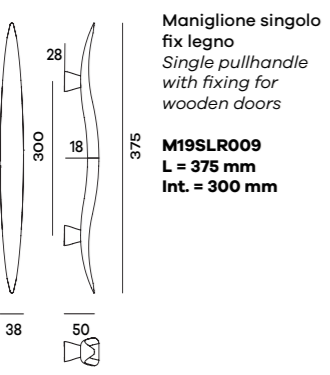

M16SL
L = 335 mm
Int. = 305 mm

* M62 - EXA
DIAMOND

Maniglione singolo
fix legno
Single pullhandle
with fixing for
wooden doors

M62SL
L = 290 mm
Int. = 250 mm

M20 - HELIOS

Maniglione singolo
fix legno
Single pullhandle
with fixing for
wooden doors

M20SLR008
L = 340 mm
Int. = 300 mm

M02 - VERONA

Maniglione singolo
fix legno
Single pullhandle
with fixing for
wooden doors

M02SL
L = 230 mm
Int. = 185 mm

L = 440 mm
Int. = 400 mm

M06 - ARCO
TWO COLOURS

Maniglione singolo
fix legno
Single pullhandle
with fixing for
wooden doors

M06SL
L = 228 mm
Int. = 200 mm

* M01 - SABBIA

Maniglione singolo
fix legno
Single pullhandle
with fixing for
wooden doors

M01SLR002
L = 230 mm
Int. = 180 mm

L = 275 mm
Int. = 225 mm

M07 - PICCOLO

Maniglione singolo
fix legno
Single pullhandle
with fixing for
wooden doors

M07SL
L = 180 mm
Int. = 153 mm

M19 - FLY

Maniglione singolo
fix legno
Single pullhandle
with fixing for
wooden doors

M19SLR009
L = 375 mm
Int. = 300 mm

M03 - LUNA

Maniglione singolo
fix legno
Single pullhandle
with fixing for
wooden doors