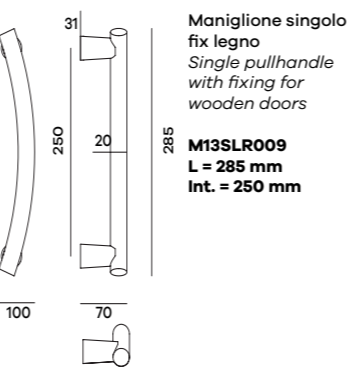

M20SLR008
L = 340 mm
Int. = 300 mm

M02 - VERONA

Maniglione singolo
fix legno
Single pullhandle
with fixing for
wooden doors

M02SL
L = 230 mm
Int. = 185 mm

L = 440 mm
Int. = 400 mm

M06 - ARCO
TWO COLOURS

Maniglione singolo
fix legno
Single pullhandle
with fixing for
wooden doors

M06SL
L = 228 mm
Int. = 200 mm

* M01 - SABBIA

Maniglione singolo
fix legno
Single pullhandle
with fixing for
wooden doors

M01SLR002
L = 230 mm
Int. = 180 mm

L = 275 mm
Int. = 225 mm

M07 - PICCOLO

Maniglione singolo
fix legno
Single pullhandle
with fixing for
wooden doors

M07SL
L = 180 mm
Int. = 153 mm

M19 - FLY

Maniglione singolo
fix legno
Single pullhandle
with fixing for
wooden doors

M19SLR009
L = 375 mm
Int. = 300 mm

M03 - LUNA

Maniglione singolo
fix legno
Single pullhandle
with fixing for
wooden doors

M03SLR007
L = 220 mm
Int. = 200 mm

M13 - BOSTON

Maniglione singolo
fix legno
Single pullhandle
with fixing for
wooden doors

M13SLR009
L = 285 mm
Int. = 250 mm

* M05 - JOKER

Maniglione singolo
fix legno
Single pullhandle
with fixing for
wooden doors