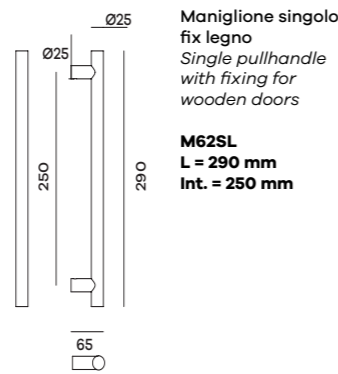

M21 - SNAKE

Maniglione singolo fix legno
Single pullhandle with fixing for wooden doors

M21SLR006
L = 215 mm
Int. = 200 mm

**L = 315 mm
Int. = 300 mm**

*** M12 - TAMIGI**

Maniglione singolo fix legno
Single pullhandle with fixing for wooden doors

M12SL400
L = 450 mm
Int. = 400 mm

* M08 - LINEAR

Maniglione singolo
fix legno
Single pullhandle
with fixing for
wooden doors

M08L
L = 270 mm
Int. = 225 mm

* M62 - EXA

Maniglione singolo
fix legno
Single pullhandle
with fixing for
wooden doors

M62SL
L = 290 mm
Int. = 250 mm

* M62 - EXA
TAILORMADE

Maniglione singolo
fix legno
Single pullhandle
with fixing for
wooden doors

M62SL
L = 290 mm
Int. = 250 mm

* M17 - GALAXY

Maniglione singolo
fix legno
Single pullhandle
with fixing for
wooden doors

M17SL
L = 260 mm
Int. = 240 mm

M14 - VIRGOLA

Maniglione singolo
fix legno
Single pullhandle
with fixing for
wooden doors

M14SL
L = 270 mm
Int. = 240 mm

M16 - MICRON

Maniglione singolo
fix legno
Single pullhandle
with fixing for
wooden doors