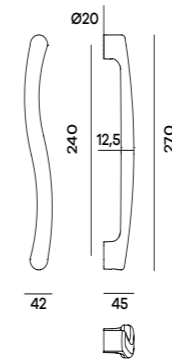

Maniglione singolo fix legno
Single pullhandle with fixing for wooden doors

M48SL
L = 340 mm
Int. = 250 mm

**L = 440 mm
Int. = 350 mm**

*** M48 - BILBAO CERAMIC**

Maniglione singolo fix legno
Single pullhandle with fixing for wooden doors

M12SL400
L = 450 mm
Int. = 400 mm

* M08 - LINEAR

Maniglione singolo
fix legno
Single pullhandle
with fixing for
wooden doors

M08L
L = 270 mm
Int. = 225 mm

* M62 - EXA

Maniglione singolo
fix legno
Single pullhandle
with fixing for
wooden doors

M62SL
L = 290 mm
Int. = 250 mm

* M62 - EXA
TAILORMADE

Maniglione singolo
fix legno
Single pullhandle
with fixing for
wooden doors

M62SL
L = 290 mm
Int. = 250 mm

* M17 - GALAXY

Maniglione singolo
fix legno
Single pullhandle
with fixing for
wooden doors

M17SL
L = 260 mm
Int. = 240 mm

M14 - VIRGOLA

Maniglione singolo
fix legno
Single pullhandle
with fixing for
wooden doors

M14SL
L = 270 mm
Int. = 240 mm

M16 - MICRON

Maniglione singolo
fix legno
Single pullhandle
with fixing for
wooden doors