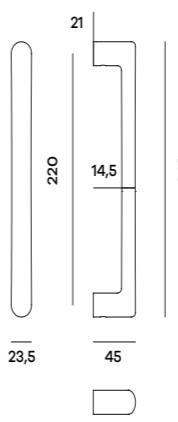

M63SK - A01
L = 500 mm
Int. = 350 mm

M63SK600 - A01
L = 800 mm
Int. = 600 mm

M23 - SCORRE

Maniglione singolo fix vetro
Single pullhandle with fixing for glass doors

M23SV
L = 280 mm
Int. = 240 mm

**L = 340 mm
Int. = 300 mm**

M07SL
L = 180 mm
Int. = 153 mm

M19 - FLY

Maniglione singolo
fix legno
Single pullhandle
with fixing for
wooden doors

M19SLR009
L = 375 mm
Int. = 300 mm

M03 - LUNA

Maniglione singolo
fix legno
Single pullhandle
with fixing for
wooden doors

M03SLR007
L = 220 mm
Int. = 200 mm

M13 - BOSTON

Maniglione singolo
fix legno
Single pullhandle
with fixing for
wooden doors

M13SLR009
L = 285 mm
Int. = 250 mm

* M05 - JOKER

Maniglione singolo
fix legno
Single pullhandle
with fixing for
wooden doors

M05SL
L = 230 mm
Int. = 200 mm

* M15 - TOP

Maniglione singolo
fix legno
Single pullhandle
with fixing for
wooden doors

M15SL
L = 242 mm
Int. = 220 mm

* M04 - MAORI

Maniglione singolo
fix legno
Single pullhandle
with fixing for
wooden doors