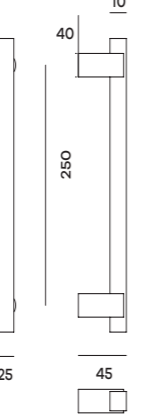

*** M18 - CODA**

Maniglione singolo fix legno
Single pullhandle with fixing for wooden doors

M18SL
L = 280 mm
Int. = 240 mm

**L = 340 mm
Int. = 300 mm**

*** M18 - CODA CRYSTALS**

Maniglione singolo fix legno
Single pullhandle with fixing for wooden doors

M18SL-S01
L = 280 mm
Int. = 240 mm

**L = 340 mm
Int. = 300 mm**

*** M44 - BIBLO**

Maniglione singolo fix legno
Single pullhandle with fixing for wooden doors

M44SL
L = 230 mm
Int. = 210 mm

*** M48 - BILBAO**

Maniglione singolo fix legno
Single pullhandle with fixing for wooden doors

M48SL
L = 340 mm
Int. = 250 mm

**L = 440 mm
Int. = 350 mm**

*** M48 - BILBAO CERAMIC**

Maniglione singolo fix legno
Single pullhandle with fixing for wooden doors

M48SL-C02
L = 340 mm
Int. = 250 mm

**L = 440 mm
Int. = 350 mm**

*** M11 - SQUARE**

Maniglione singolo fix legno
Single pullhandle with fixing for wooden doors

M11SLR006
L = 288 mm
Int. = 250 mm

**L = 348 mm
Int. = 310 mm**